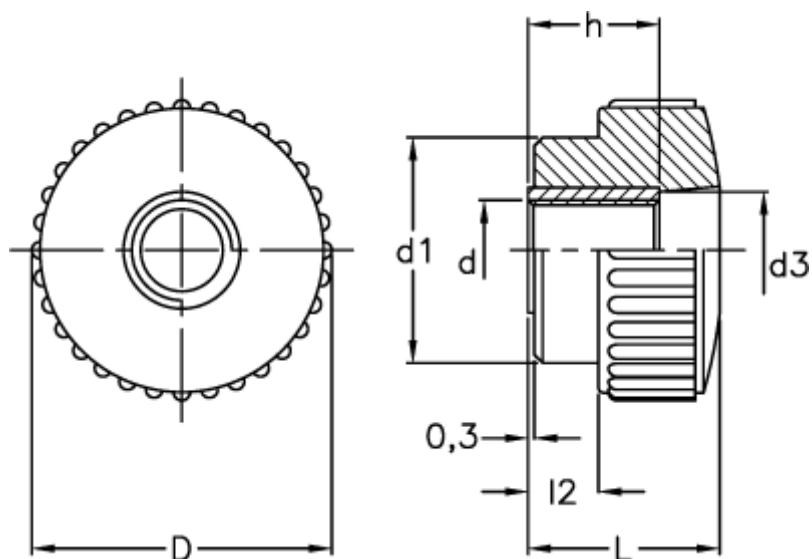

Article number: 2302002712
Description: E+G Knurled grip knob
B.193/40 FP-M12

Measures

D	= 40
d1	= 29
d3	= 14
d 6H	= M12
h	= 15
L	= 26.0
l2	= 10